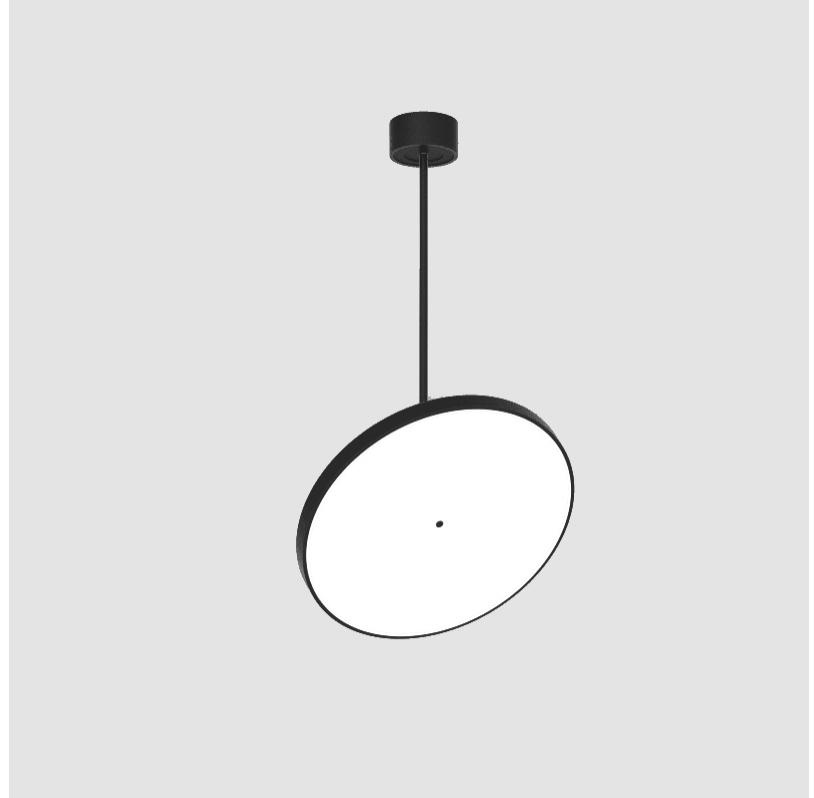

GENERAL

Series: Sign Diva Flex
Subseries: Sign Diva Flex
Brand: Prolicht
Division: Architectural
Mounting Type: Suspension
Mounting Location: Ceiling
Subcategory: Pendant

PHYSICAL

Shape: Round
Diameter (mm): 570
Diameter (in): 22 7/16
Height (mm): 870
Height (in): 34 1/4
Light Distribution: Adjustable / Direct
Weight (kg): 2.007
Weight (lbs): 4.42
Diffuser: PMMA - Opal / Micro-Prism / Sparkling Secret / Vintage Industrial
Fixture Finish: SSR / BKV / CWI / CRY / HAB / UFT / ITA / RUA / FTG / MYG / LOD / PUS / FRO / FUP / KIA / POP / BLS / SPG / MEY / GOH / GUM / CHC / COM / ABZ / JAG / OBR / MOS / ROR
Fixture Material: Extruded Aluminum / Steel

ELECTRICAL

Lamp Type: LED (Zhaga Standard)
Input Wattage (W): 58.3
Total Output Wattage (W): 46.9
Dimming: Tri-Mode (Non-Dimming and Phase Dimming (120Vac only) and 0-10V Dimming)
Driver Included: Yes
Driver Location: Integrated
Driver Type: Constant Current - Universal
Driver Class: Class 2
Input Voltage (V): 120 - 277
Constant Current (MA): 350

LED

Color Temperature (°K): 2700 / 3000 / 3500 / 4000
Max. Delivered Lumen (lm): 4439 / 4759 / 4801 / 4899
Nominal Lumen (lm): 6199 / 6646 / 6705 / 6842
CRI: >90 CRI
Lamp Life (hrs): 50000

OPTICAL

Adjustability: Rotational 170°; Tilt 90°

RATINGS AND CERTIFICATIONS

Certified By: Certified for North American Standards
IP rating: IP20