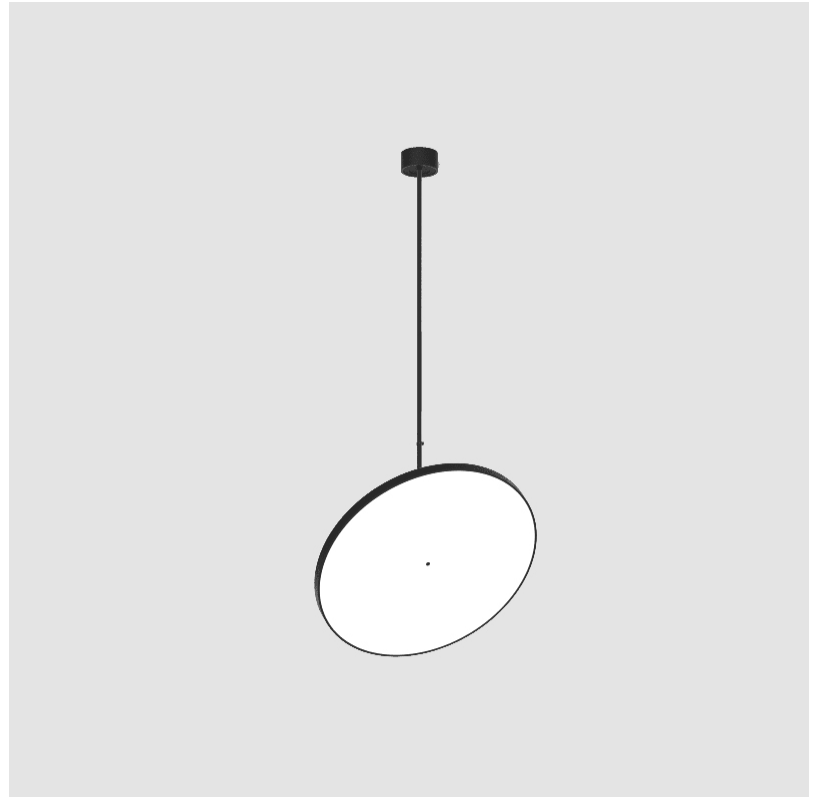

GENERAL

Series: Sign Diva Flex
Subseries: Sign Diva Flex
Brand: Prolicht
Division: Architectural
Mounting Type: Suspension
Mounting Location: Ceiling
Subcategory: Pendant

PHYSICAL

Shape: Round
Diameter (mm): 850
Diameter (in): 33 7/16
Height (mm): 1620
Height (in): 63 3/4
Light Distribution: Adjustable / Direct
Weight (kg): 2.007
Weight (lbs): 4.42
Diffuser: PMMA - Opal / Micro-Prism / Sparkling Secret / Vintage Industrial
Fixture Finish: SSR / BKV / CWI / CRY / HAB / UFT / ITA / RUA / FTG / MYG / LOD / PUS / FRO / FUP / KIA / POP / BLS / SPG / MEY / GOH / GUM / CHC / COM / ABZ / JAG / OBR / MOS / ROR
Fixture Material: Extruded Aluminum / Steel

ELECTRICAL

Lamp Type: LED (Zhaga Standard)
Input Wattage (W): 96.8
Total Output Wattage (W): 76.8
Dimming: Tri-Mode (Non-Dimming and Phase Dimming (120Vac only) and 0-10V Dimming)
Driver Included: Yes
Driver Location: Integrated
Driver Type: Constant Current - Universal
Driver Class: Class 2
Input Voltage (V): 120 - 277
Constant Current (MA): 600

LED

Color Temperature (°K): 2700 / 3000 / 3500 / 4000
Max. Delivered Lumen (lm): 9094 / 9806 / 11375 / 11617
Nominal Lumen (lm): 10753 / 11596 / 13461 / 13736
CRI: >90 CRI
Lamp Life (hrs): 50000

OPTICAL

Adjustability: Rotational 170°; Tilt 90°

RATINGS AND CERTIFICATIONS

Certified By: Certified for North American Standards
IP rating: IP20

PROJECT	
TYPE	
SPECIFIER	
QUANTITY	
DATE