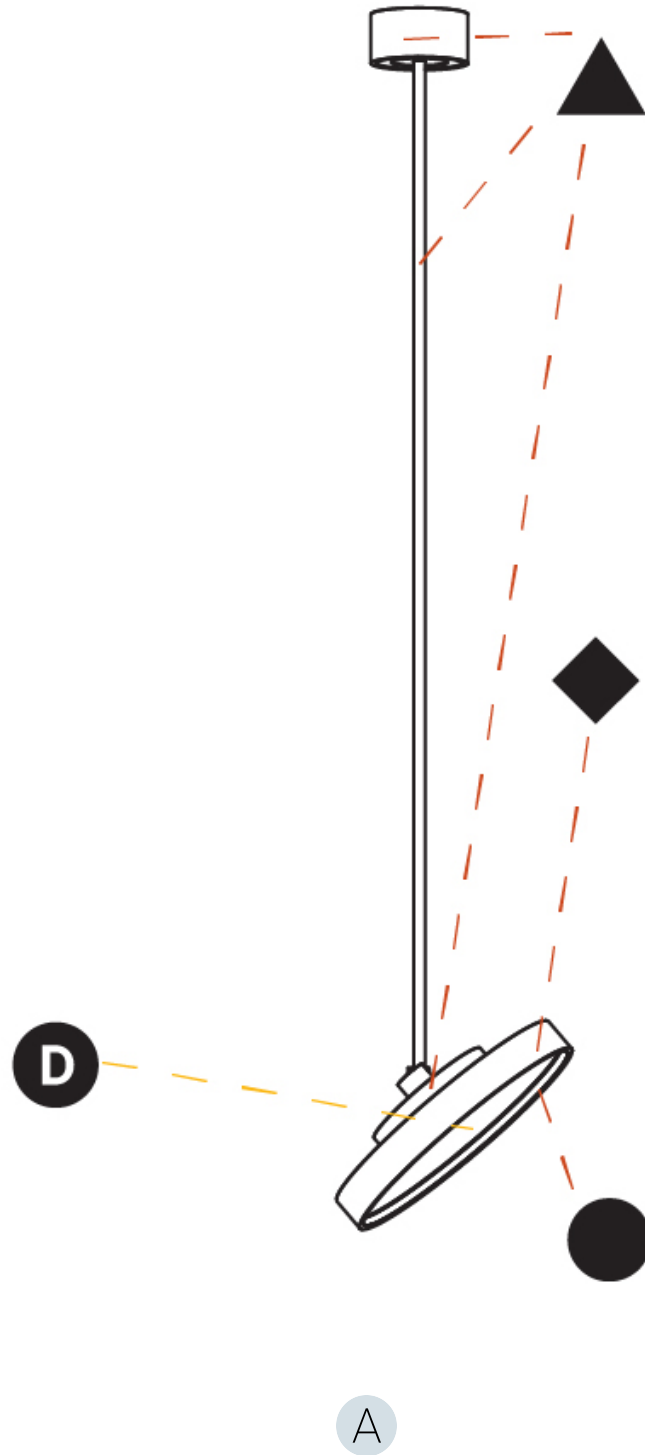

SIGN DIVA FLEX KORONA SUSPENSION

A30864-

PROJECT	_____
TYPE	_____
SPECIFIER	_____
QUANTITY	_____
DATE	_____