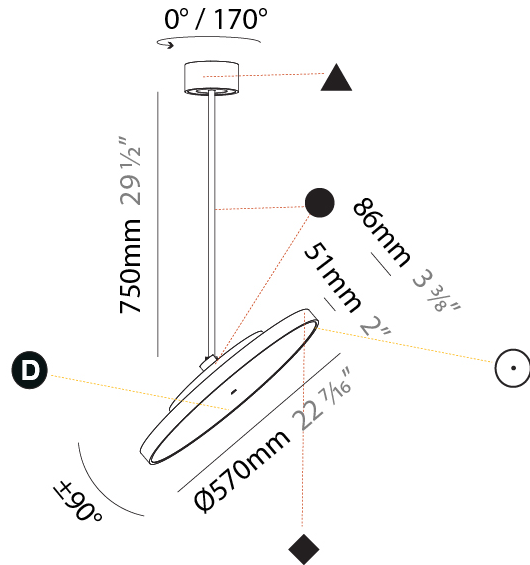

GENERAL

Series: Sign Diva Flex
Subseries: Sign Diva Flex
Brand: Prolicht
Division: Architectural
Mounting Type: Suspension
Mounting Location: Ceiling
Subcategory: Pendant

PHYSICAL

Shape: Round
Diameter (mm): 570
Diameter (in): 22 7/16
Height (mm): 870
Height (in): 34 1/4
Light Distribution: Adjustable / Direct
Weight (kg): 2.007
Weight (lbs): 4.42
Diffuser: PMMA - Opal / Micro-Prism / Sparkling Secret / Vintage Industrial
Fixture Finish: SSR / BKV / CWI / CRY / HAB / UFT / ITA / RUA / FTG / MYG / LOD / PUS / FRO / FUP / KIA / POP / BLS / SPG / MEY / GOH / GUM / CHC / COM / ABZ / JAG / OBR / MOS / ROR
Fixture Material: Extruded Aluminum / Steel

ELECTRICAL

Lamp Type: LED (Zhaga Standard)
Input Wattage (W): 58.3
Total Output Wattage (W): 46.9
Dimming: Tri-Mode (Non-Dimming and Phase Dimming (120Vac only) and 0-10V Dimming)
Driver Included: Yes
Driver Location: Integrated
Driver Type: Constant Current - Universal
Driver Class: Class 2
Input Voltage (V): 120 - 277
Constant Current (MA): 350

LED

Color Temperature (°K): 2700 / 3000 / 3500 / 4000
Max. Delivered Lumen (lm): 4439 / 4759 / 4801 / 4899
Nominal Lumen (lm): 6199 / 6646 / 6705 / 6842
CRI: >90 CRI
Lamp Life (hrs): 50000

OPTICAL

Adjustability: Rotational 170°; Tilt 90°

RATINGS AND CERTIFICATIONS

Certified By: Certified for North American Standards
IP rating: IP20