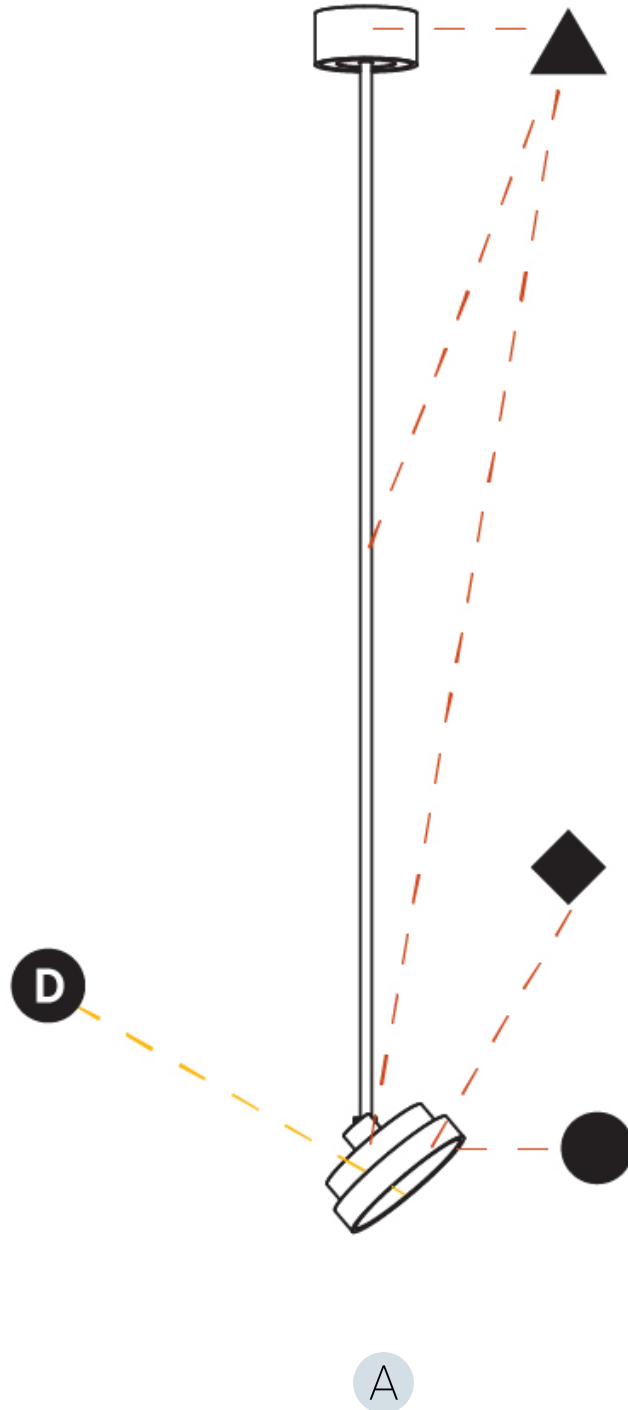

SIGN DIVA FLEX KORONA SUSPENSION

A30862-

PROJECT
TYPE
SPECIFIER
QUANTITY
DATE