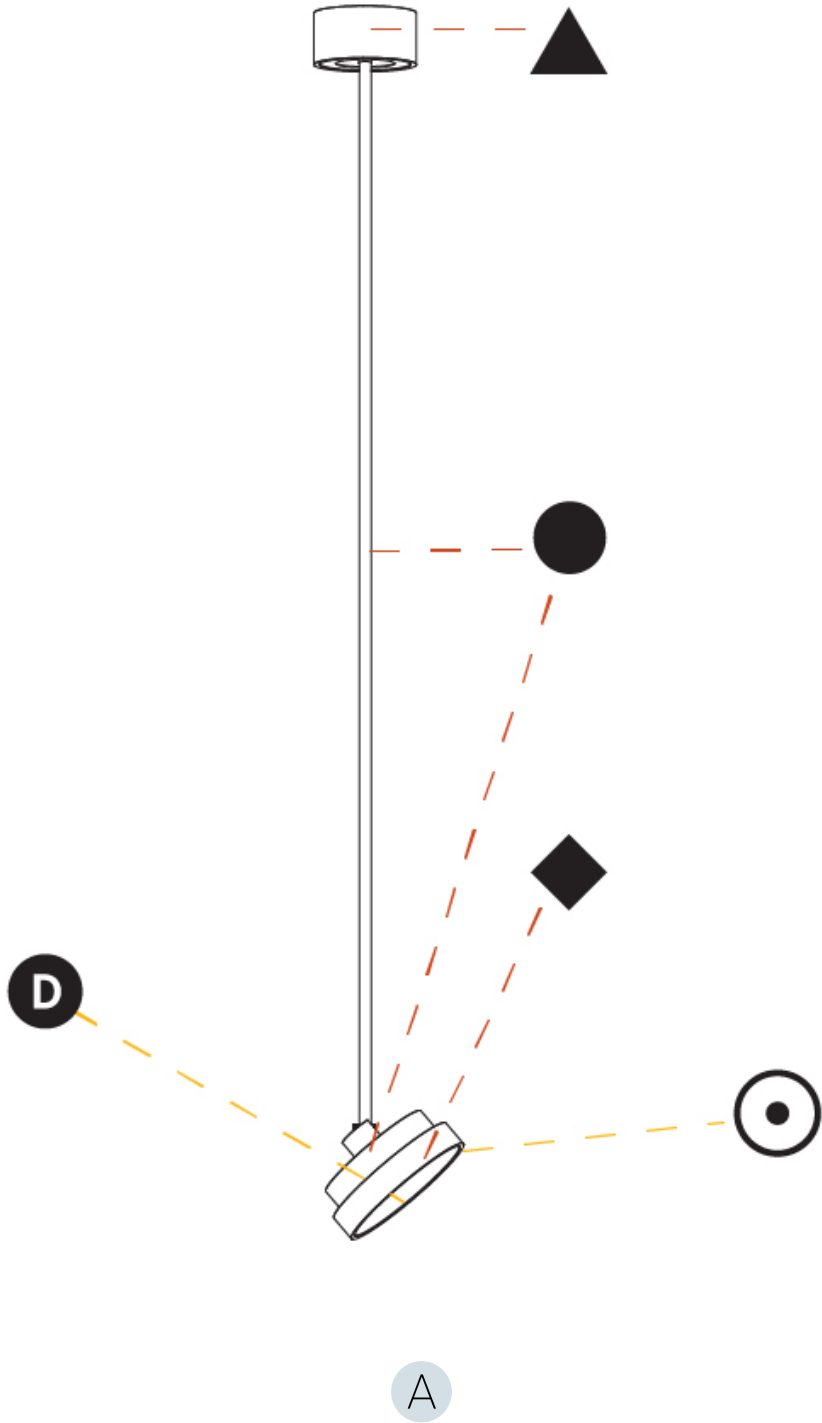

SIGN DIVA FLEX SUSPENSION

A30852-

PROJECT
TYPE
SPECIFIER
QUANTITY
DATE