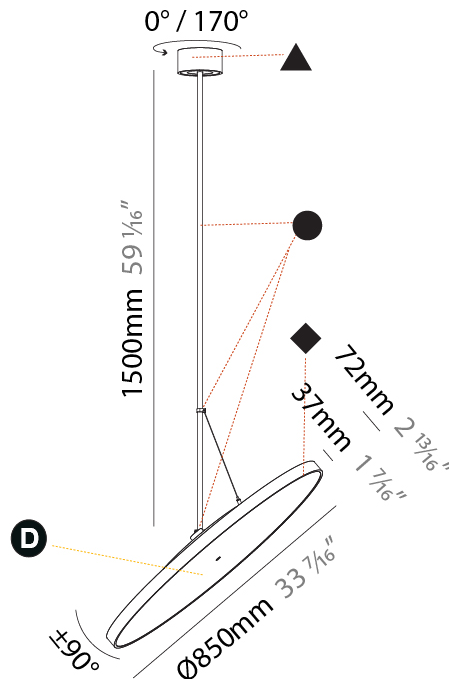

GENERAL

Series: Sign Diva Flex
Subseries: Sign Diva Flex
Brand: Prolicht
Division: Architectural
Mounting Type: Suspension
Mounting Location: Ceiling
Subcategory: Pendant

PHYSICAL

Shape: Round
Diameter (mm): 850
Diameter (in): 33 7/16
Height (mm): 1620
Height (in): 63 3/4
Light Distribution: Adjustable / Direct
Weight (kg): 2.007
Weight (lbs): 4.42
Diffuser: PMMA - Opal / Micro-Prism / Sparkling Secret / Vintage Industrial
Fixture Finish: SSR / BKV / CWI / CRY / HAB / UFT / ITA / RUA / FTG / MYG / LOD / PUS / FRO / FUP / KIA / POP / BLS / SPG / MEY / GOH / GUM / CHC / COM / ABZ / JAG / OBR / MOS / ROR
Fixture Material: Extruded Aluminum / Steel

ELECTRICAL

Lamp Type: LED (Zhaga Standard)
Input Wattage (W): 96.8
Total Output Wattage (W): 76.8
Dimming: Tri-Mode (Non-Dimming and Phase Dimming (120Vac only) and 0-10V Dimming)
Driver Included: Yes
Driver Location: Integrated
Driver Type: Constant Current - Universal
Driver Class: Class 2
Input Voltage (V): 120 - 277
Constant Current (MA): 600

LED

Color Temperature (°K): 2700 / 3000 / 3500 / 4000
Max. Delivered Lumen (lm): 9094 / 9806 / 11375 / 11617
Nominal Lumen (lm): 10753 / 11596 / 13461 / 13736
CRI: >90 CRI
Lamp Life (hrs): 50000

OPTICAL

Adjustability: Rotational 170°; Tilt 90°

RATINGS AND CERTIFICATIONS

Certified By: Certified for North American Standards
IP rating: IP20

PROJECT	
TYPE	
SPECIFIER	
QUANTITY	
DATE